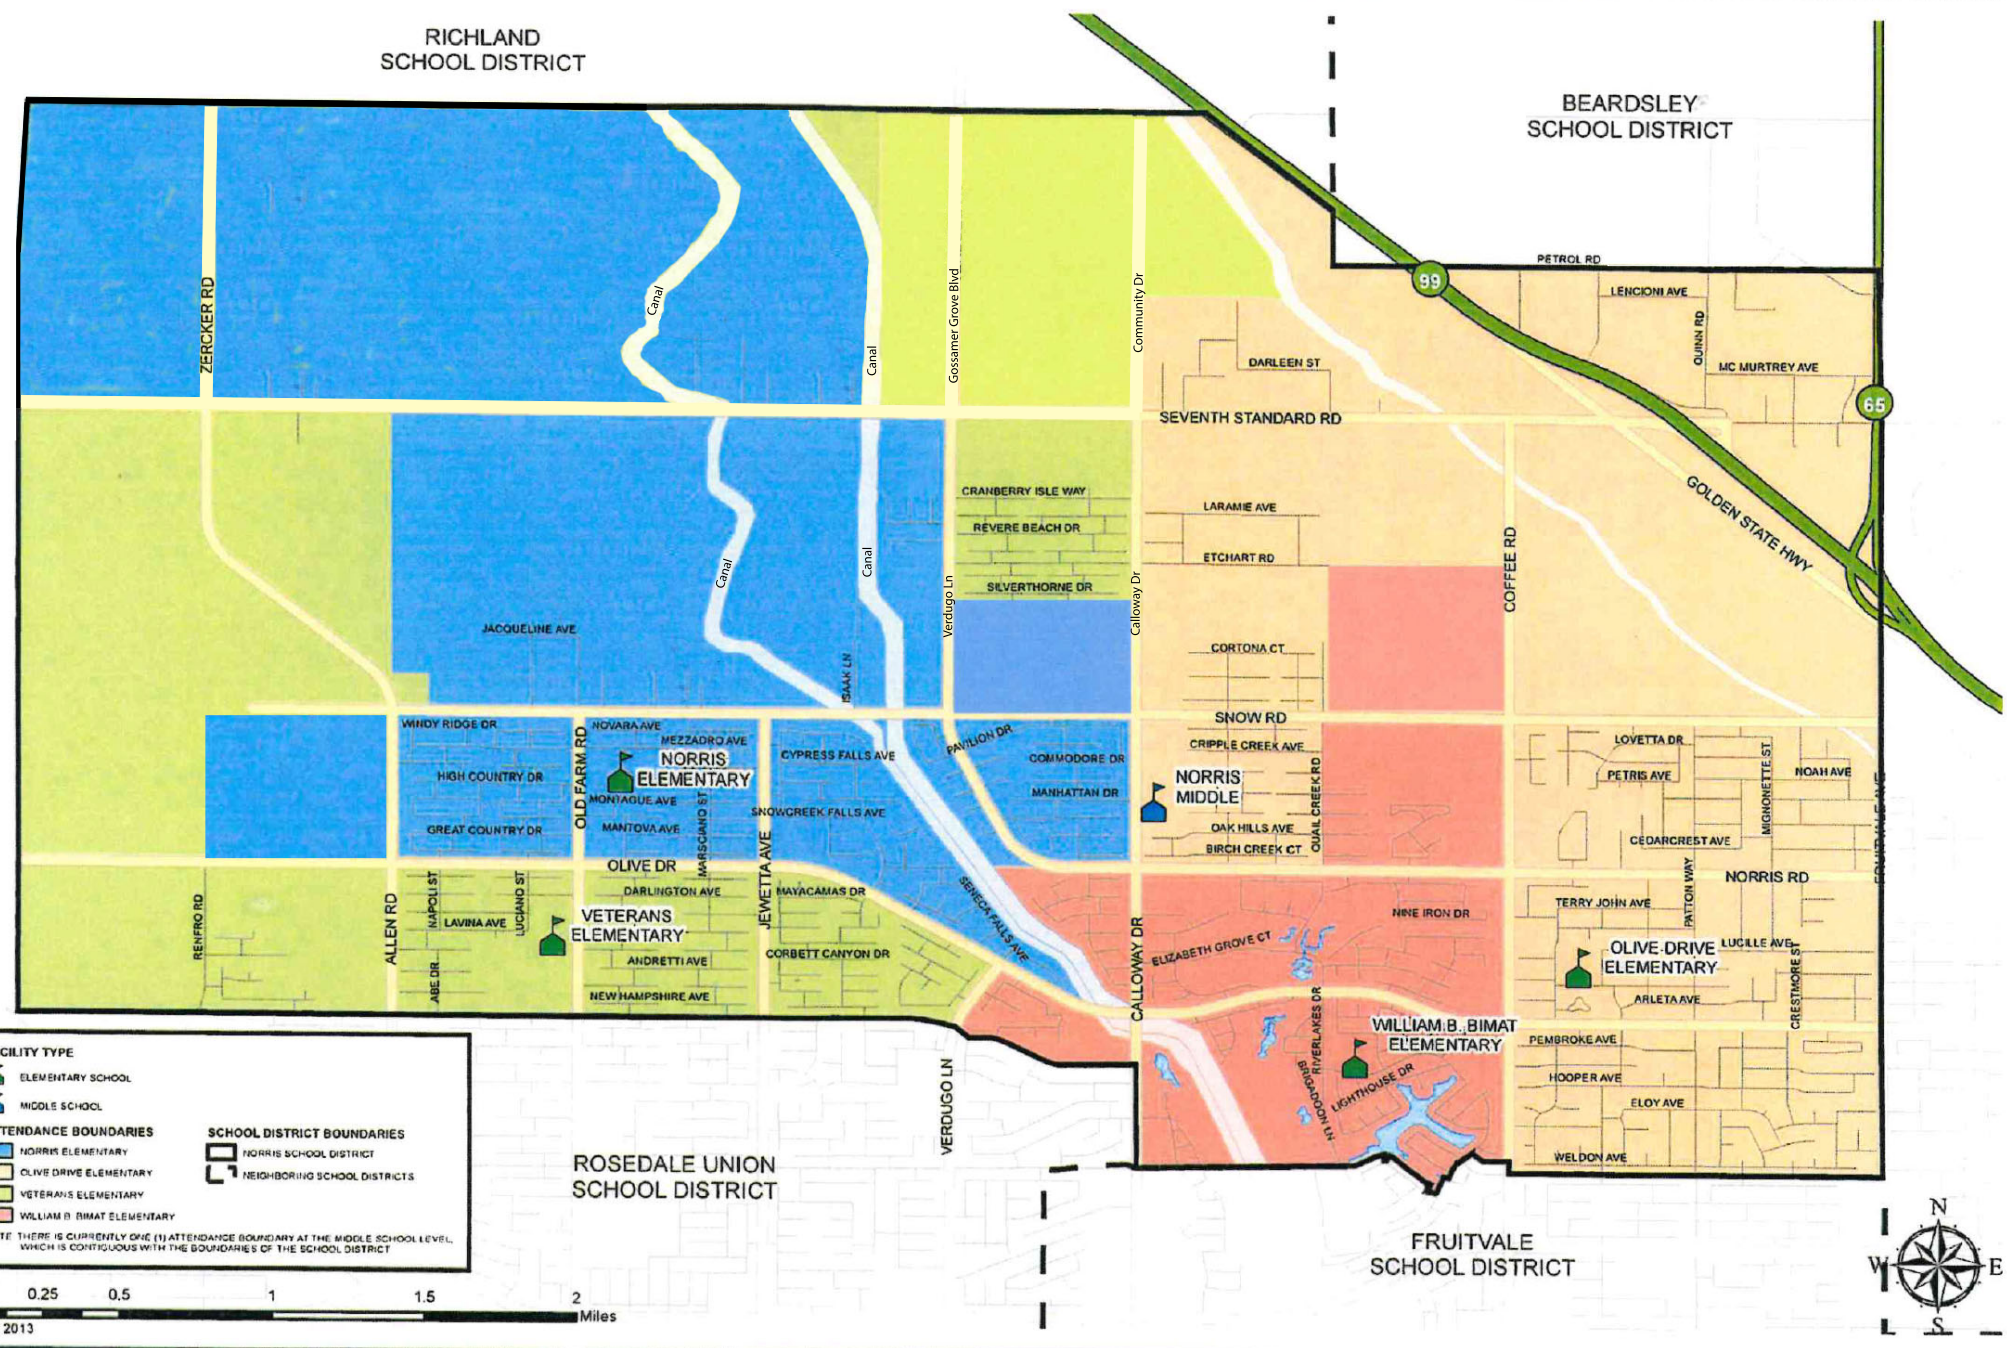

NORRIS SCHOOL DISTRICT

ATTENDANCE BOUNDARIES

FACILITY TYPE

- ELEMENTARY SCHOOL
- MIDDLE SCHOOL

ATTENDANCE BOUNDARIES

- NORRIS ELEMENTARY
- OLIVE DRIVE ELEMENTARY
- VETERANS ELEMENTARY
- WILLIAM B. BIMAT ELEMENTARY

SCHOOL DISTRICT BOUNDARIES

- NORRIS SCHOOL DISTRICT
- NEIGHBORING SCHOOL DISTRICTS

NOTE: THERE IS CURRENTLY ONE (1) ATTENDANCE BOUNDARY AT THE MIDDLE SCHOOL LEVEL, WHICH IS CONTIGUOUS WITH THE BOUNDARIES OF THE SCHOOL DISTRICT